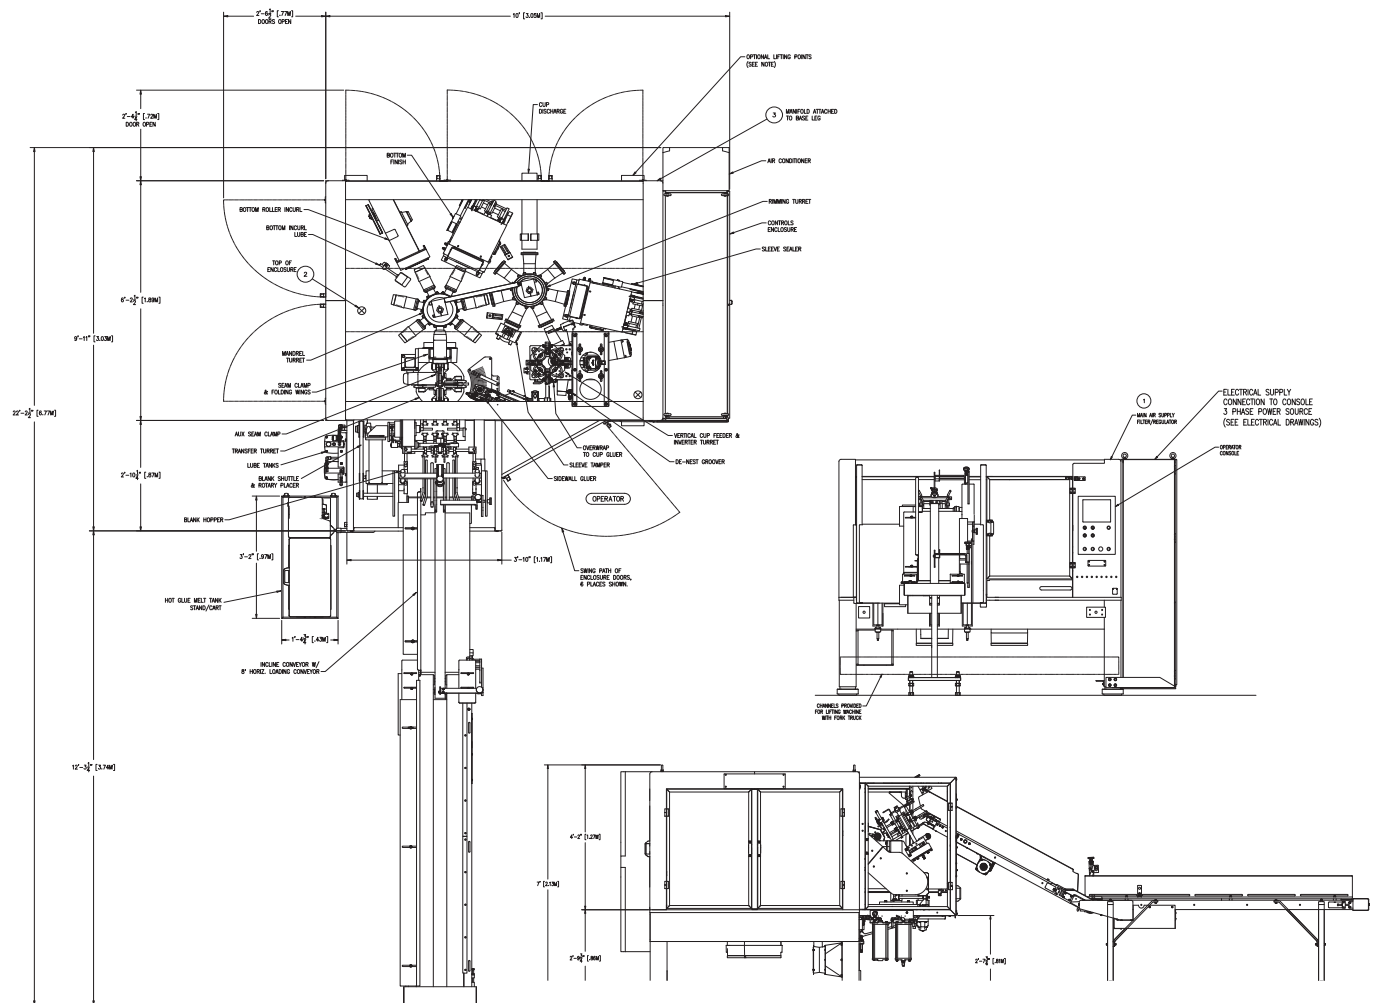

CONFIGURATION OPTIONS

Choose blank feed or roll feed. Wrap preformed paper or plastic cups. Seal with hot melt, cold glue or hot air, or a combination of both. Create an air gap by embossing a micro flute in line, applying a hot melt bead standoff or inward fold the overwrap. Apply a denest groove to support easier denesting.