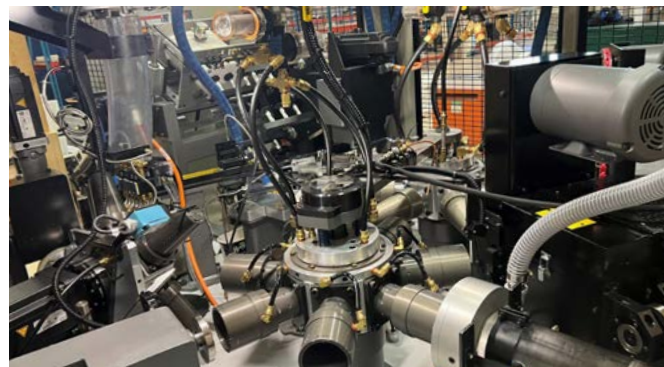

EFFICIENT AND FLEXIBLE

The PMC OW 2001S is available with hot melt, cold glue or FHA sealing options and can accommodate roll feed or blank feed for insulating layers or decorative wraps. Paperboard wrap can be virgin or recycled paperboard.